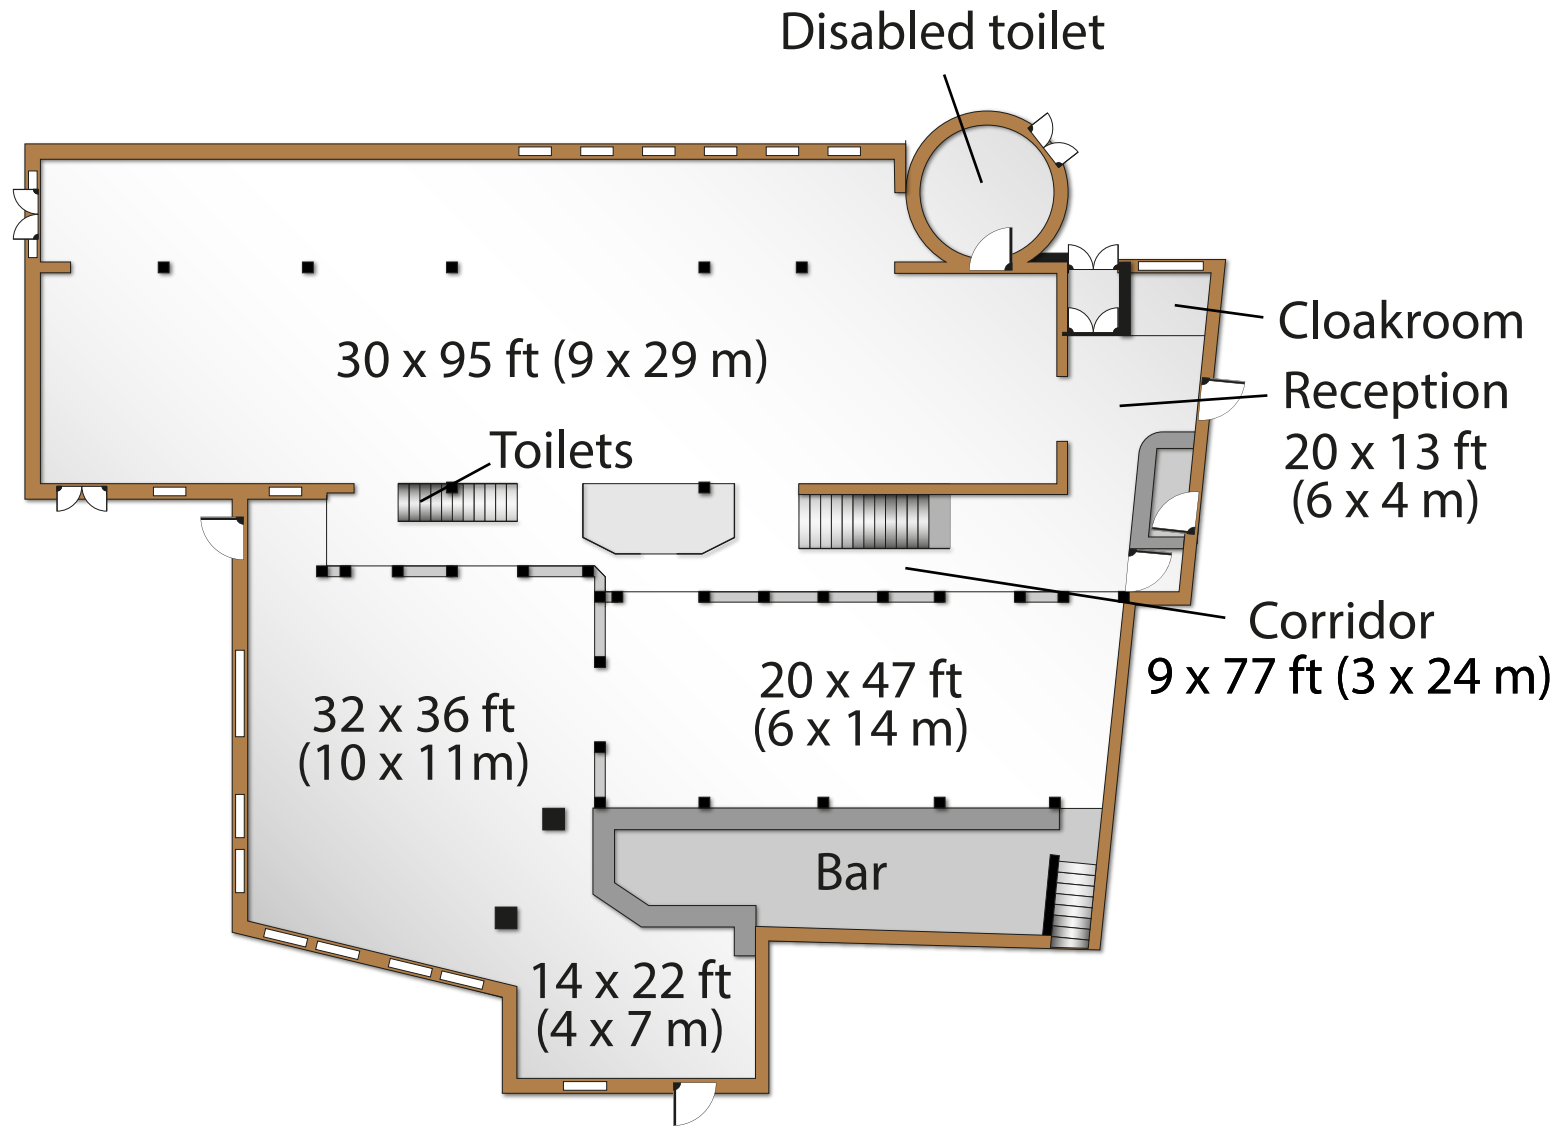

The Great Hall Barn

Approx total area 6250 sq ft (1905 sq m)